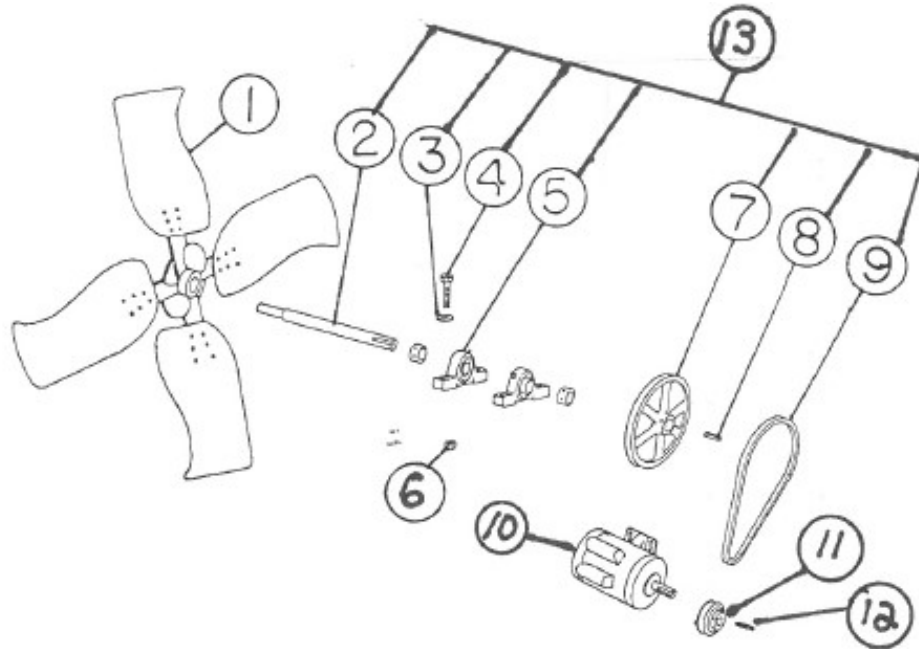

48" (4 Bladed) 1-Speed Wall Fan Parts List

Caution! **Do not use this parts list** for a 2-speed fan. Using the wrong size pulleys will overload and burn out the motor or overspeed fan and cause fan blade failure.

Key No.	Item No.	Description	Price	QTY/Fan
1	5-3509	BLADE,4-WING/48"OD X 7/8"ID	\$207.00	1
2	13011	SHAFT W/KW,CD,1 X 18.75 X .874	29.75	1
3	F808030	WA,STD FLT,5/16",PLT	0.45	4
4	F1072470	HHCS,3/8-16X1-3/4",G5,PLT	0.55	4
5	WFP-004	BEARING W/ZK,PIL BLO,LUBE,1"ID	24.96	2
6	F356050	NUT,NY-IN LOCK,3/8-16,G2,PLT	0.55	4
7	AL114X1	PULLEY,CAST IRON,AL114 X 1"ID (10-7/8" OD)	41.00	1
8	F203060	KEY,SQUARE,1/4X1/4X1",UPLT	1.38	1
9	12255	V-BELT,POWER TWIST,A,62-LINKS	37.85	1
9	AX45	V-BELT,AX45,NOTCHED	16.80	1
9	4L470	V-BELT,4L470,RAW EDGE	Not Stocked	1
10	MT30-181657	MOTOR,WALL FAN,1HP,1S,115/230V (1725 RPM)	347.50	1
11	AK30X5/8	PULLEY,CAST IRON,AK30 X 5/8"ID (3" OD)	17.85	1
12	F203030	KEY,SQUARE,3/16X3/16X1-3/8",UP	1.35	1
13	14164	HARDWARE,BAG,1-SPEED 48" 4 BLADE FAN (includes shaft, bolts, washers, nuts, bearings, large pulley, key and belt). Does not include motor, motor pulley or fan blade.	145.45	1
	WFP-1SPD-48-KIT	BLADE KIT,1SPEED 48"/4-WING (includes Item No. 5-3509... BLADE,4-WING/48"OD X 7/8"ID and Item No. 14164... HARDWARE,BAG,1-SPEED 48" 4 BLADE FAN). Does not include motor or motor pulley.	352.45	1